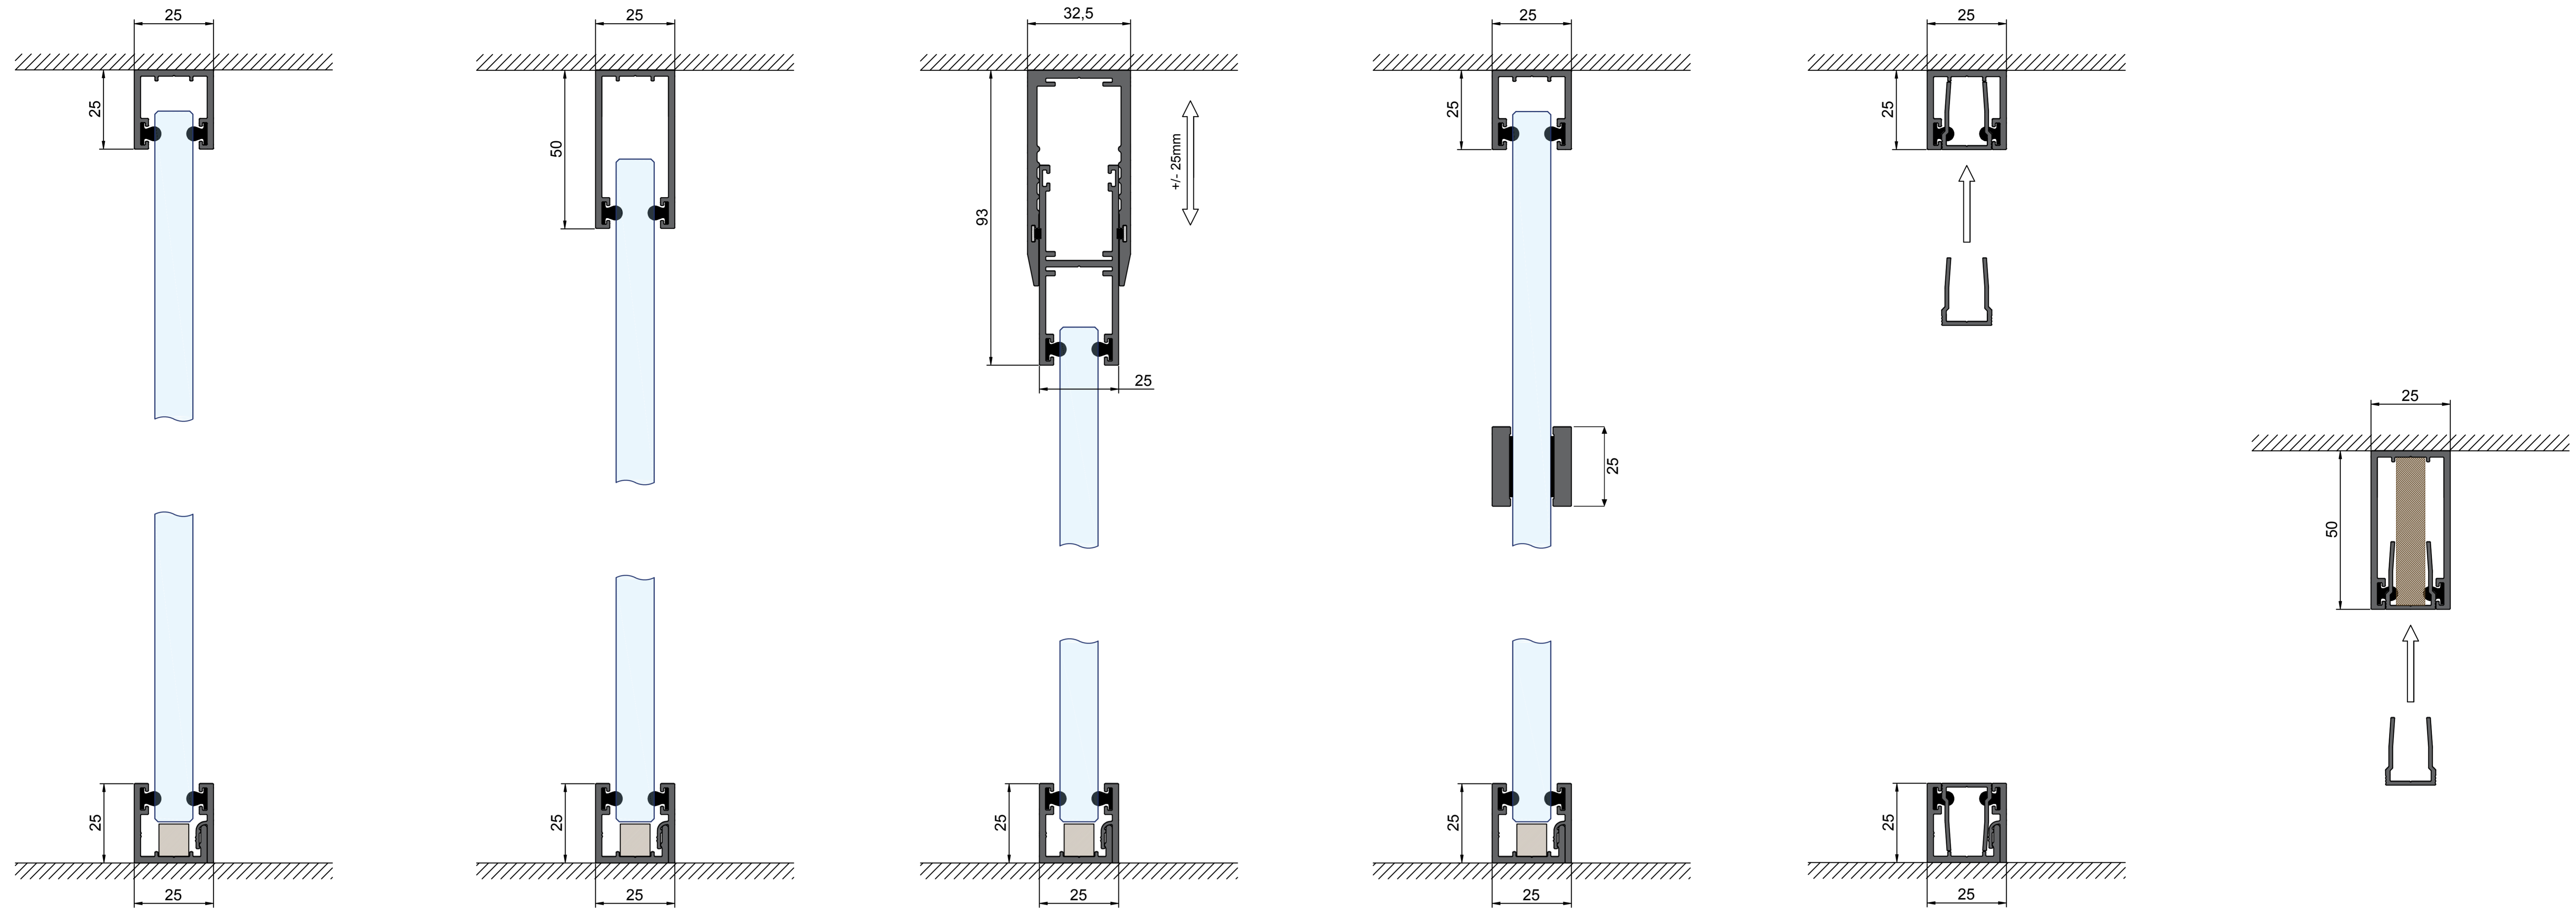

SG25 Single Glazed System

Profiles