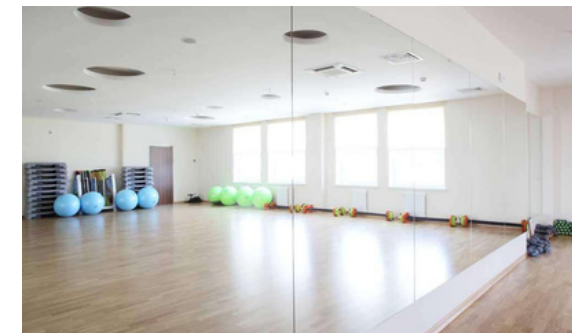

Mirrors & Decorative Glazing

Digital Printed Glass, Splashbacks & Mirrors

As well as our standard clear glass we provide a range of bespoke products offering a more creative dynamic.

These include low iron digital printed, RAL or colour matched back-painted glass, silver & antique foil safety backed mirrors, digital printed glass screens & balustrade glass and diffused interlaid laminated glass.

All these solutions are fully compatible and easily integrated into our systems or stand alone.