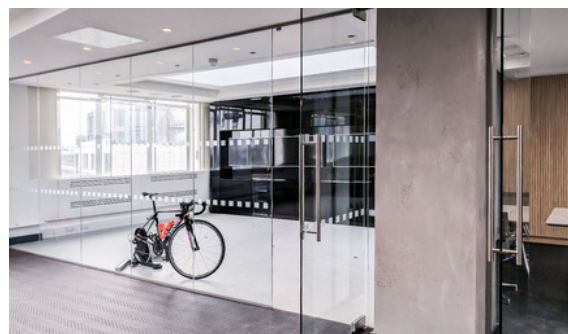

Single Glazed Partitions

38dB (Rw) Single Glazed Partition System

Single glazed partitions are a great way of dividing space, leaving a spacious and productive feel whilst still providing privacy for phone calls and meetings.

Our single glazed partitions will transform your space ensuring a flood lit, stylish and modern environment.

- Install height up to 3.6m
- Up to 38dB acoustic rating
- + / - 25mm deflection head
- Glazed, acoustic or timber doors
- Toughened & acoustic glass type
- Powdercoated or anodised finish
- Fully de-mountable partition